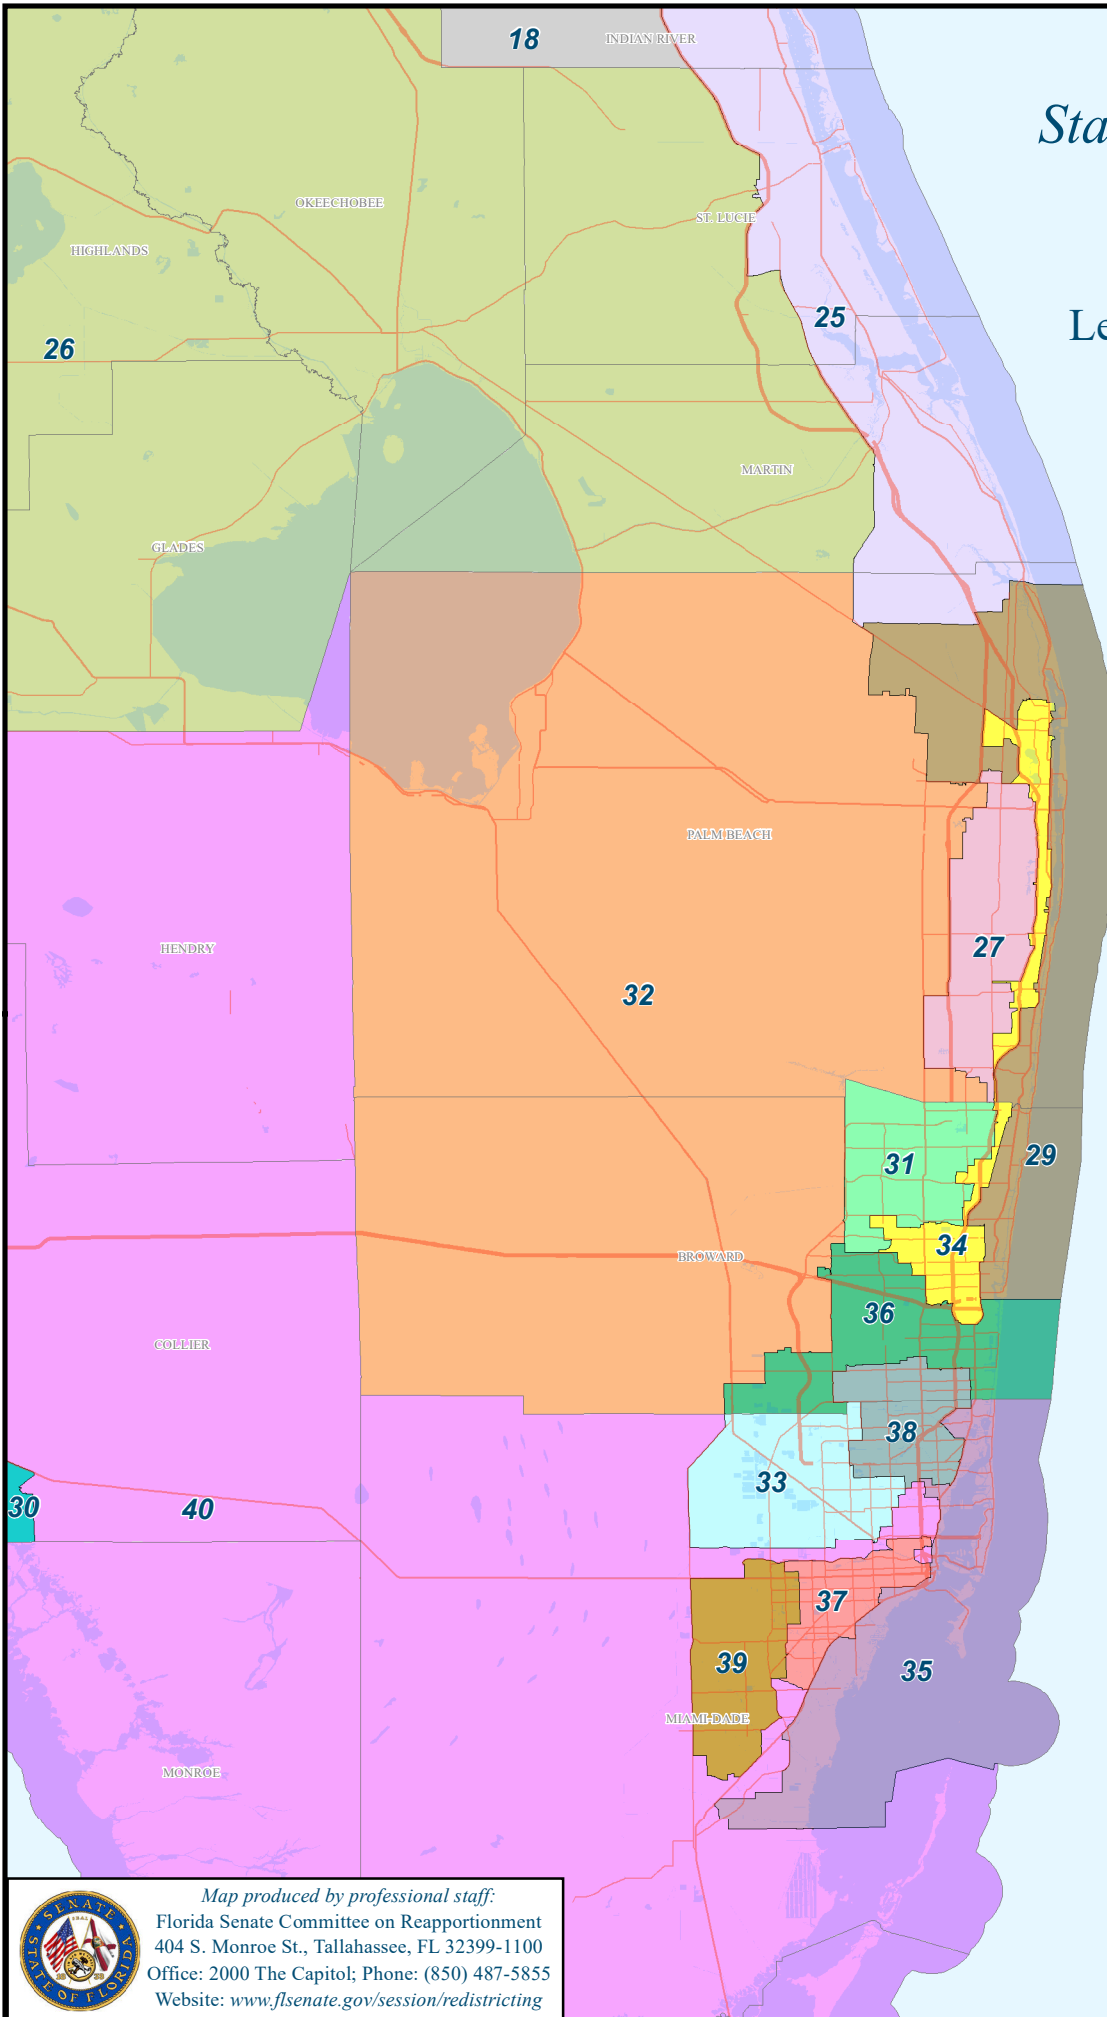

Florida State Senate Districts S000S9008

* * * * *

Legislatively Enacted on
February 9, 2012

* * * * *

See *SJR 1176 (2012)*

Legend

- County boundary
- Interstate
- US Highway
- Major road
- Sea, lake, or river
- District boundary & number

Map produced by professional staff:
Florida Senate Committee on Reapportionment
404 S. Monroe St., Tallahassee, FL 32399-1100
Office: 2000 The Capitol; Phone: (850) 487-5855
Website: www.flsenate.gov/session/redistricting